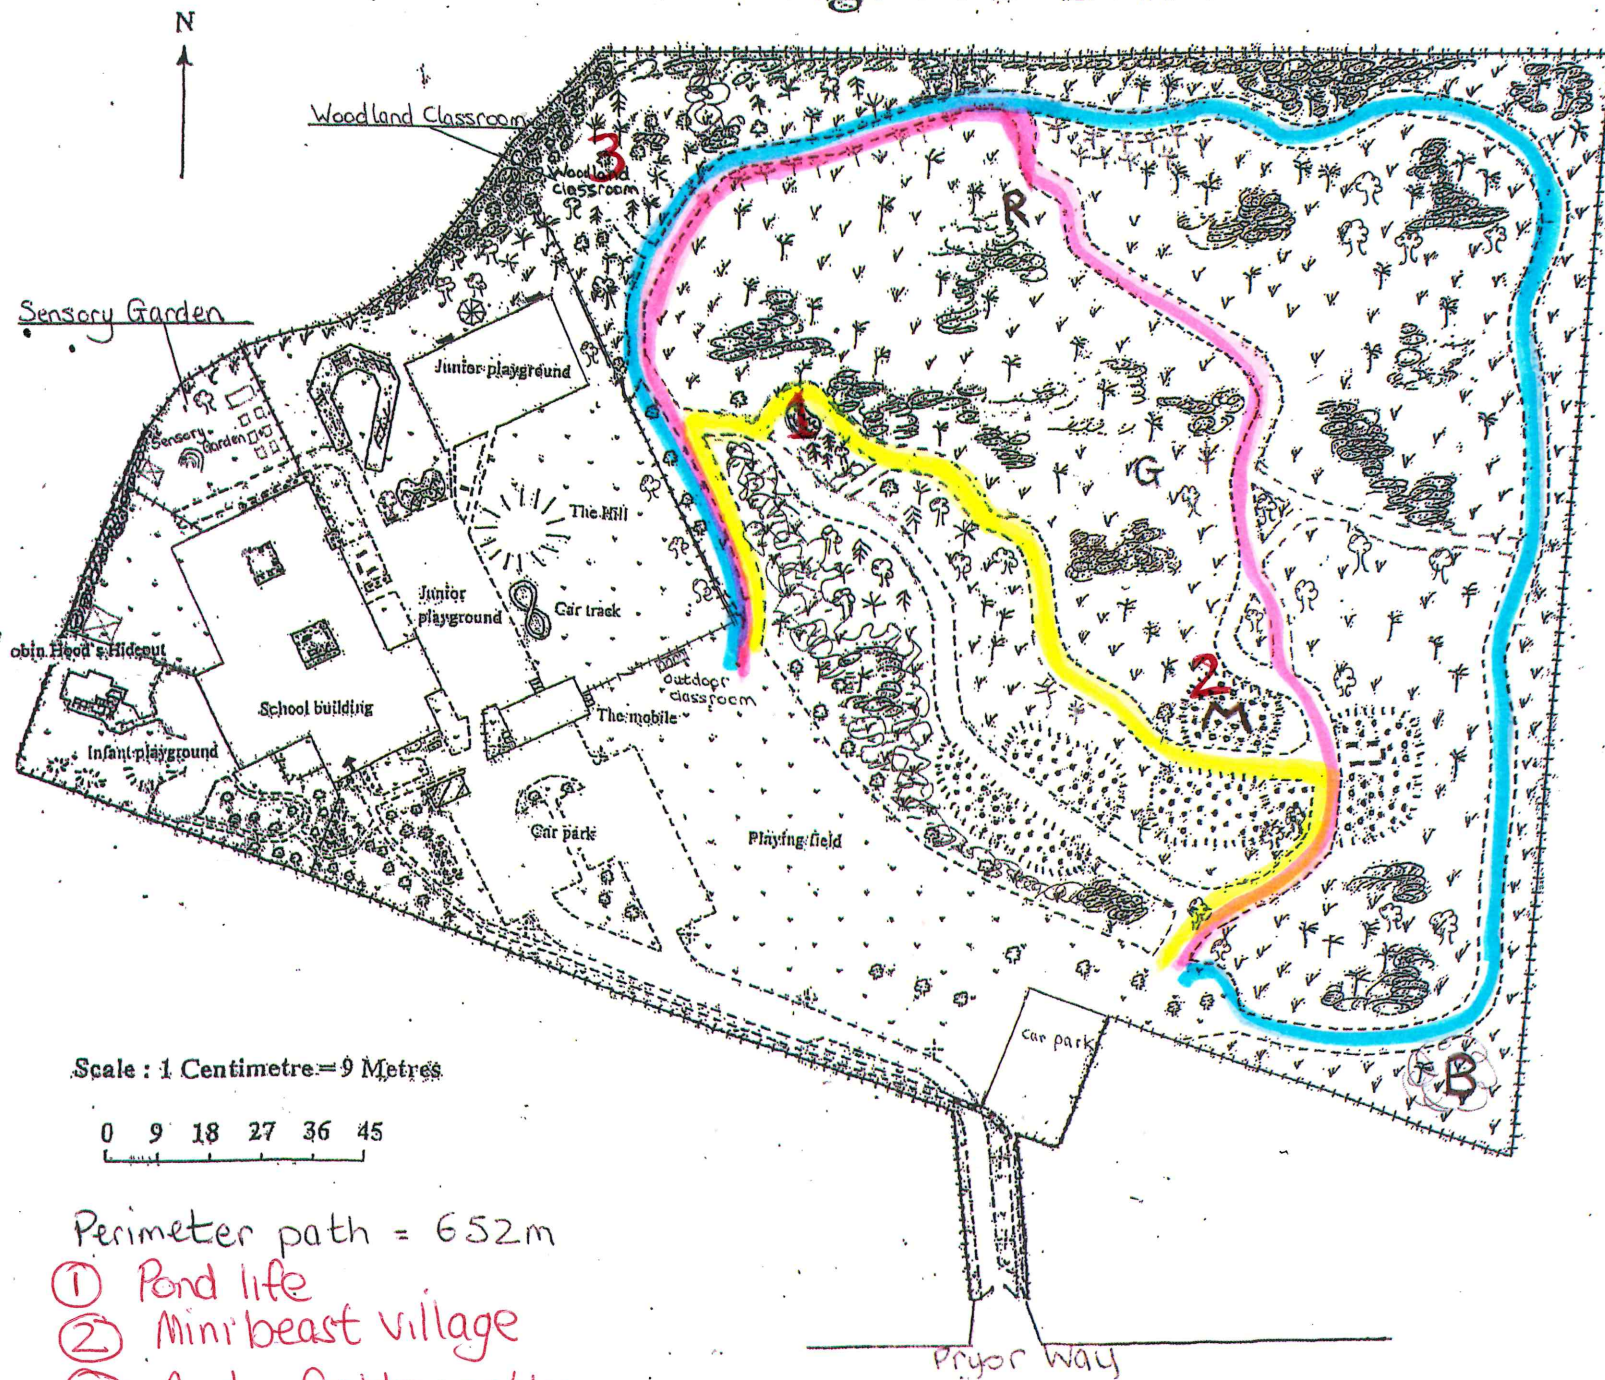

# Woolgrove School

Scale : 1 Centimetre = 9 Metres

Perimeter path = 652m

- ① Pond life
- ② Mini beast village
- ③ Andy Goldsworthy

## KEY

- ⊙ Trees
  - ✦ Small, thorny trees (hawthorn)
  - ✓✓ Long grass
  - ✓ Short grass
  - ⊖ Scrub/ Bushes
  - ⊖ Flower Meadows
  - ++++ Fence
  - Gate
  - Hedge
  - + Lamp post
  - ⊖ Shrub/ Flowerbed
  - ⊖ Slope/ Bank
  - ⊖ Garage
  - ⊖ Zebra crossing
  - ⊖ Steps
  - ⊖ Bench
  - ⊖ Gazebo
  - ⊖ Storage
  - ⊖ Pond
  - ⊖ Outdoor classroom
  - G The Glade
- Marked trails
- M Mini beast village
  - R Rabbit warren
  - B Blackberries